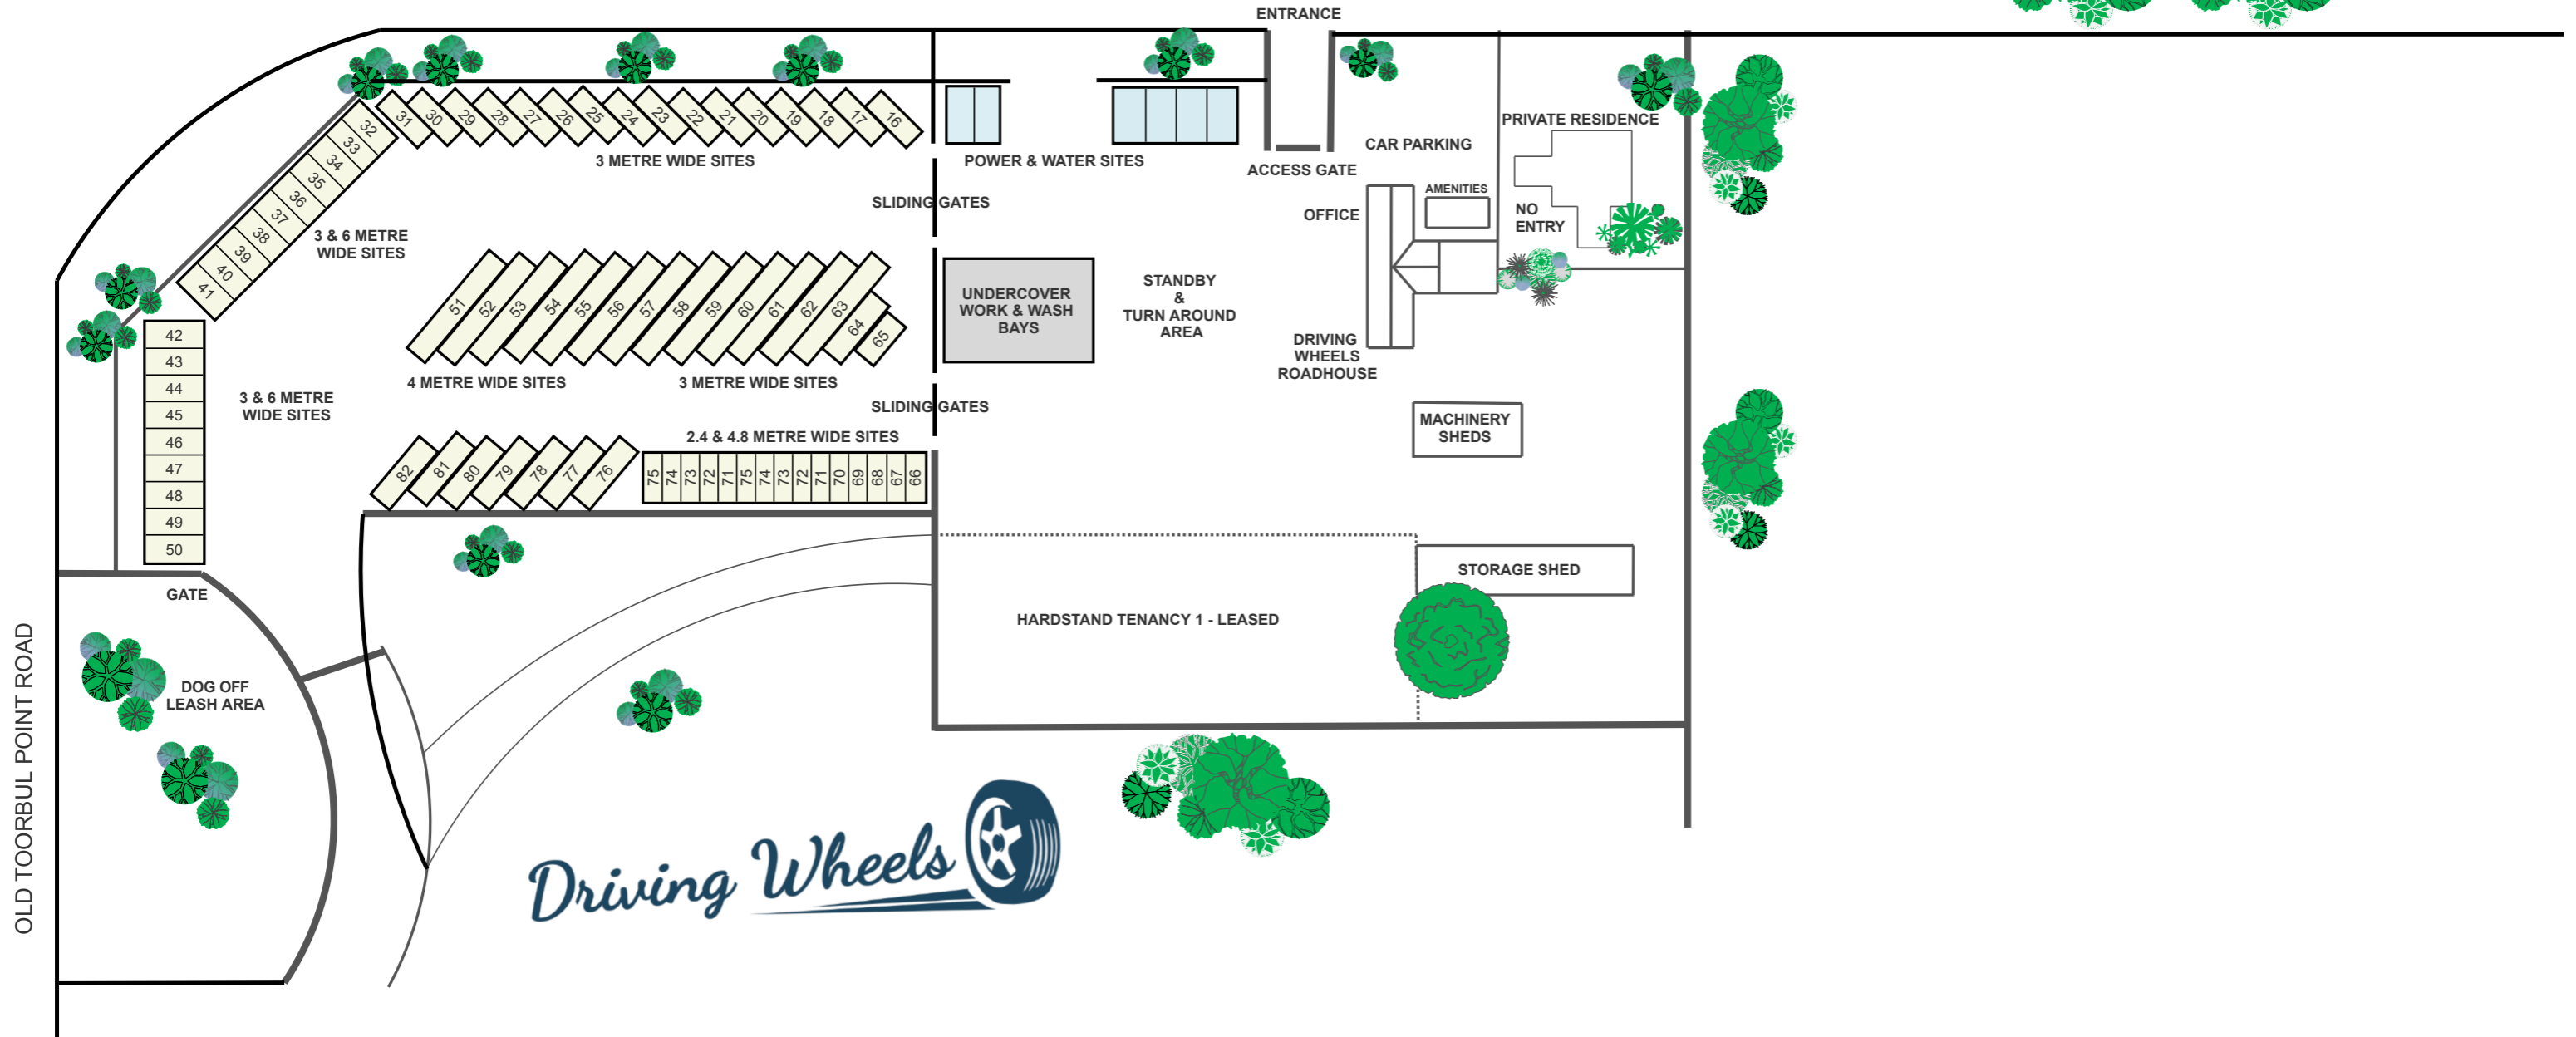

Driving Wheels RV Storage & Services P. 1300 003 748

2 THE ABBEY PLACE, CABOOLTURE

OLD TOORBUL POINT ROAD